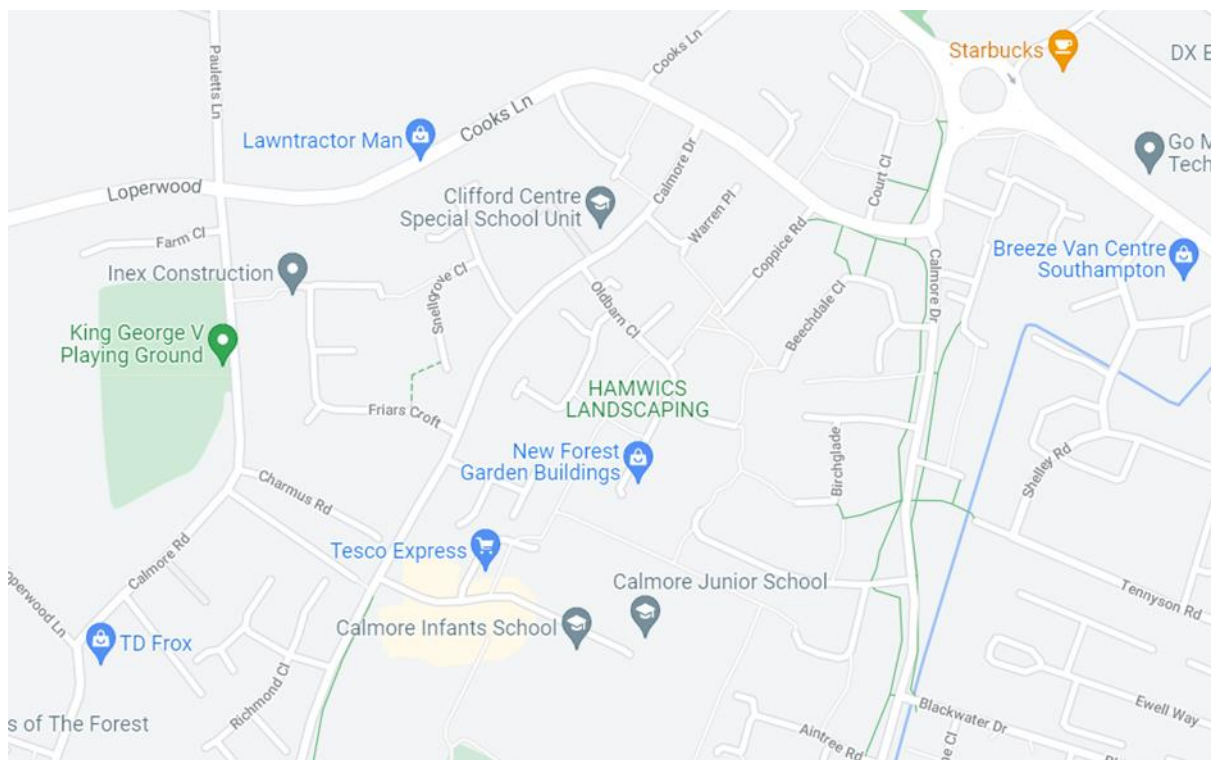

**School Library Service South West
Calmore Junior School
Calmore
Southampton
SO40 2ZZ**

Telephone: 023 8066 8481

Email: sws.sls@hants.gov.uk

Courier code: 5/616 5203

Parking

Please use the SLS car park at the end of the Calmore Junior School car park, by the SLS sign and blue gates opposite the playing field. (Passed the bicycle shelter that is set back on the left and near the waste and recycle bins on the right!) All visitors need to ring the bell for attention.

If the SLS car park is full, visitors need to use the large car park at the top of Nutshalling Close which is off Calmore Drive opposite the pub. They will need to walk through the blue school gates and past the Infant School on the left and then past the Junior School reception signs on the right, continuing down to the SLS entrance at the end.

To Note: The school gates are locked between 8.15 and 9 am then again between 2.45 and 3.15 pm.